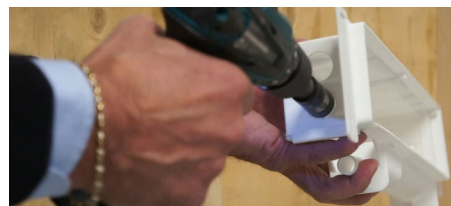

WHY CHOOSE SLIMBOX ROUGH-IN BOX

HMAX
QUALITY HVAC ACCESSORIES

FEATURES & BENEFITS

The SLIMBOX is a unique solution for all new building and renovation projects where ductless mini-split pipes are roughed-in the wall during construction.

Part Number	Dimensions
SLIMBOX	16" X 4.5" X 3" (W/H/D)

- Fits perfectly between standard 16" studs
- Modular 3/4" and 5/8" outlet
- Central bubble level
- Reversible drain pan - Left or right outlet
- Stud positioning wings & fixing points
- Adaptable - Can be installed vertically or horizontally
- Ready to install - Complete with mounting screws and protection cover to prevent damage and dust deposits during construction

EASY INSTALLATION STEPS:

1. Drill holes in the structure for pipes

2. Recreate the same holes on the box

3. Place bubble level in its housing

4. Place and align the box to the holes

5. Fix box to the structure using screws