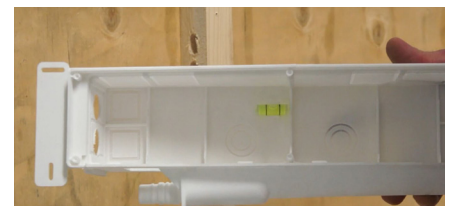

WHY CHOOSE SLIMBOX ROUGH-IN BOX

HMAX
QUALITY HVAC ACCESSORIES

FEATURES & BENEFITS

The SLIMBOX is a unique solution for all new building and renovation projects where ductless mini-split pipes are roughed-in the wall during construction.

Part Number	Dimensions
SLIMBOX	16" X 4.5" X 3" (W/H/D)

- Fits perfectly between standard 16" studs
- Modular 3/4" and 5/8" outlet
- Central bubble level
- Reversible drain pan - Left or right outlet
- Stud positioning wings & fixing points
- Adaptable - Can be installed vertically or horizontally
- Ready to install - Complete with mounting screws and protection cover to prevent damage and dust deposits during construction

EASY INSTALLATION STEPS:

1. Drill holes in the structure for pipes

2. Recreate the same holes on the box

3. Place bubble level in its housing

4. Place and align the box to the holes

5. Fix box to the structure using screws

COMPONENTS

1. Multiple Inlet Ports
2. Central Bubble Level
3. Studs Fixing Points
4. Rubber Gaskets For Tight Connection
5. 3/4" & 5/8 Drain Outlet
6. Reversible Drain Pan

SECTION 1 - PRODUCT SPECIFICATIONS