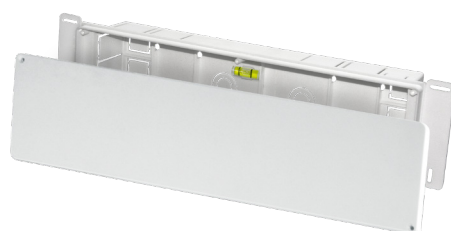

8. Cover and protect pipes with paintable plate⁽¹⁾

(1) Remove plate before installing wall-mounted unit.

Product certifications available upon request.