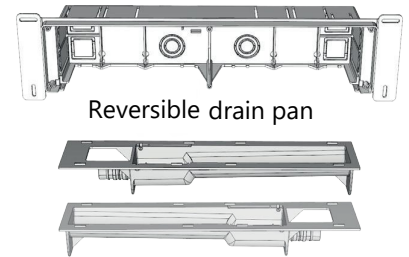

SECTION 2 - ORDERING INFORMATION

Packing Quantity: 1

SECTION 3 - PACKING CONTENTS

- 1 Slimbox
- 1 Faceplate
- 1 Bubble level
- 1 Rubber gaskets set
- 1 Faceplate screws set (6 pcs)